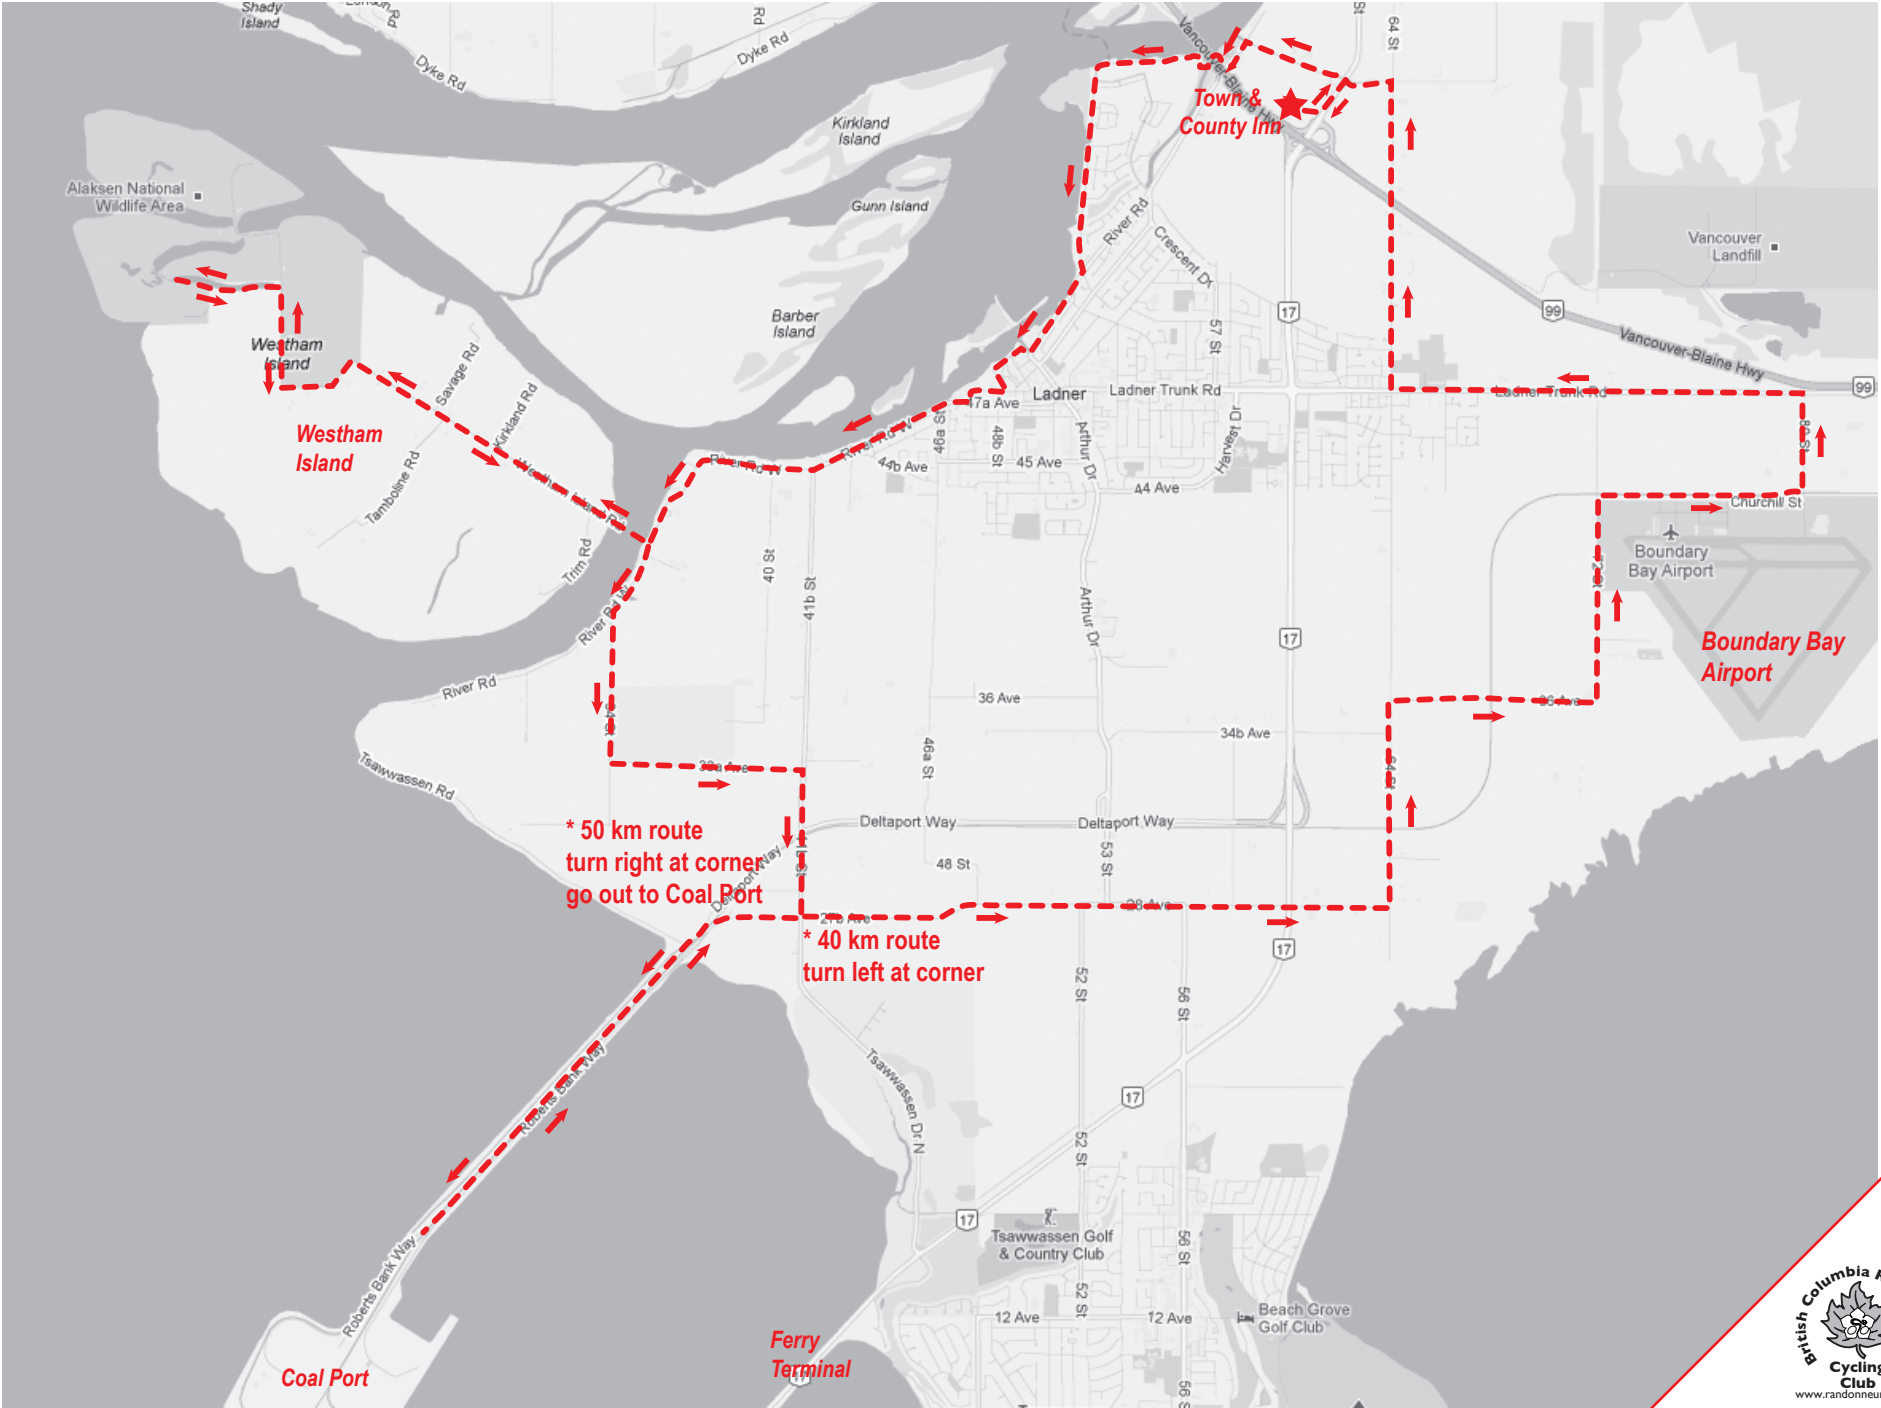

# ROUTE MAP - 40 km & 50 km B.C. RANDONNEURS CYCLING CLUB - AGM RIDE

# ROUTE MAP - 25 km & 35 km B.C. RANDONNEURS CYCLING CLUB - AGM RIDE